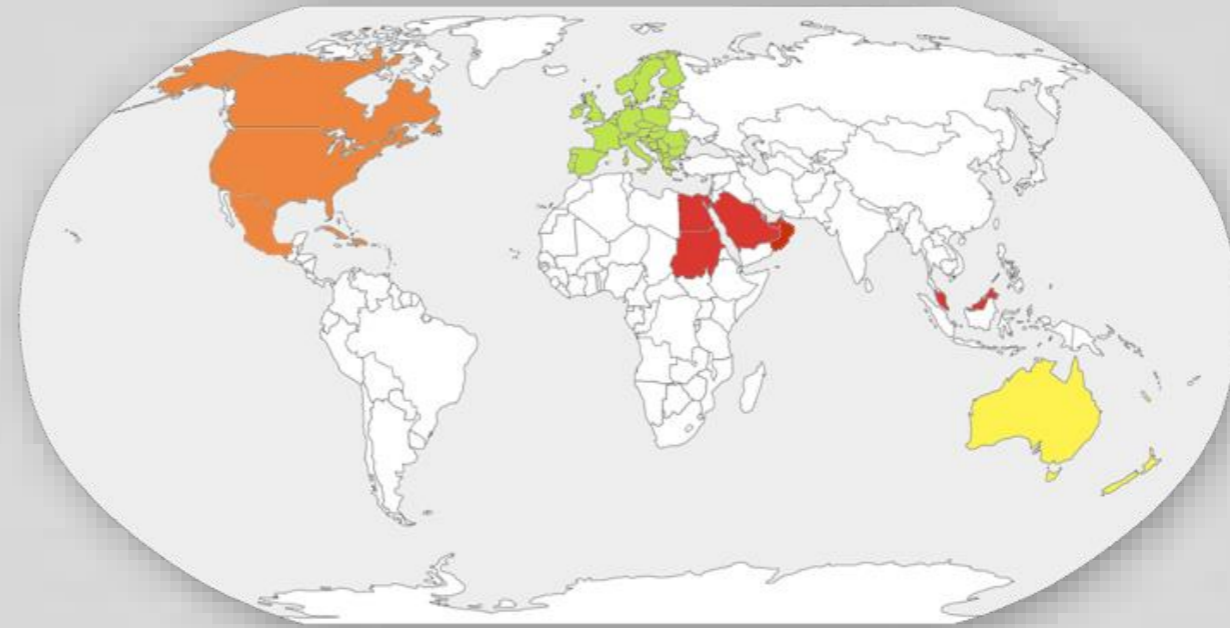

A worldwide group of leading international hygiene solution providers, building a truly global network.

GLOBAL
REACH

LOCAL
CARE

Carefully selected distribution partners already established across multiple sectors, strategically located to offer our clients continuity in supplying quality products under a common brand, where and when they need it.